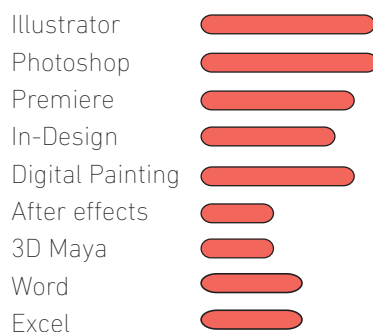

CHRISTOPHER KIM

EMPLOYMENT

EDUCATION

SKILLS

Bilingual English & Korean

CHARACTERISTIC